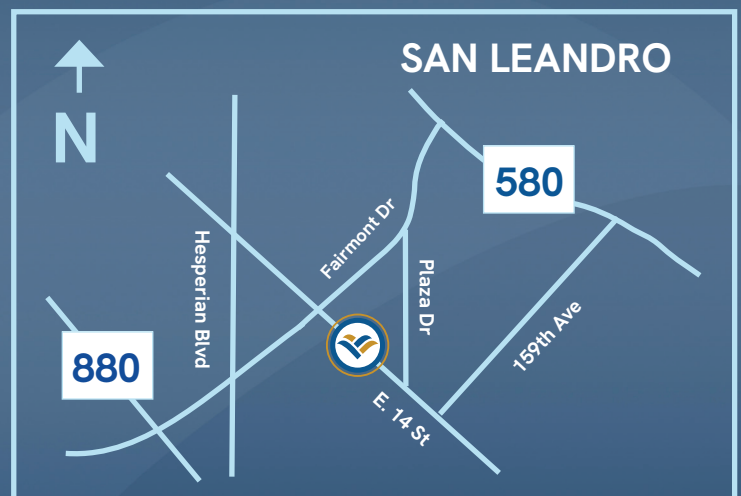

### Programs Available:

- Dental Assisting
- Medical Assisting
- Pharmacy Technology
- Veterinary Technology

15555 East 14th St., Ste. 500  
San Leandro, CA 94578  
(510) 964-3085